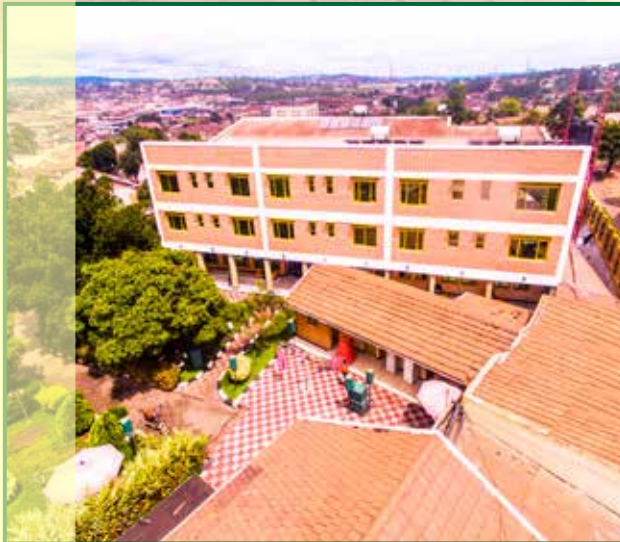

- Accommodation
- Conferences
- Health Club
- Restaurant
- Parties

Sibyangu Standard Hotel is located in Nateete - Wakaliga road opposite Petrol City,

With a long experience of ..... years in providing services like Accommodation, Restaurant, Conferences, Health Club, among others we have a strong staff with vast experience to provide unmatched services to our clients